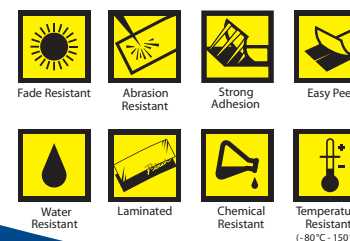

PT-90

Featuring:

- Sleek, white color
- 3 changeable faceplates for personalising your machine's appearance
- 8 Deco Mode designs for extra-stylish labels printing using 12mm M Tape.
- Easy-view, 12-character large LCD display
- Handheld design with QWERTY style keyboard
- 9 type styles and 7 framing options
- Prints 1 or 2 lines
- Uses non-laminated "M" series tapes in two different width sizes, 9, 12mm
- Operates on 4 "AAA" batteries (not included)

Create stylish labels with frames or Deco mode designs using 12mm M Tape*:

*Not all are shown

PT-1090

Featuring:

- Portable, perfect for "on-the-go" use
- ABCD keyboard layout – easy for the whole family to use
- Add time & date to labels for items such as leftover food and smoke detectors
- Cable labeling feature to organise your cables and wires
- Ergonomic design with convenient "Feature Dial"
- Easy-view, 12-character large LCD display
- 12 Deco Mode designs for extra-stylish label printing using 12mm TZ Tape
- Prints 1 or 2 lines
- Built-in memory, saves up to 9 of your favourite labels
- Uses durable, laminated tape – perfect for indoor / outdoor applications
- Uses "TZ" series tapes in four width sizes, 3.5, 6, 9, 12mm
- Operates on 6 "AAA" batteries (not included)

Create stylish labels with frames or Deco mode designs using 12mm TZ Tape*:

*Not all are shown

PT-1290

Featuring: