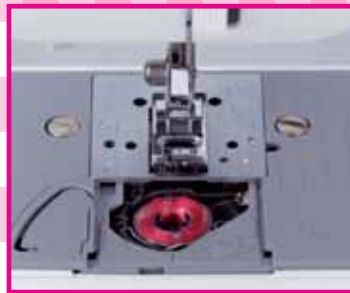

Quick-set Bobbin