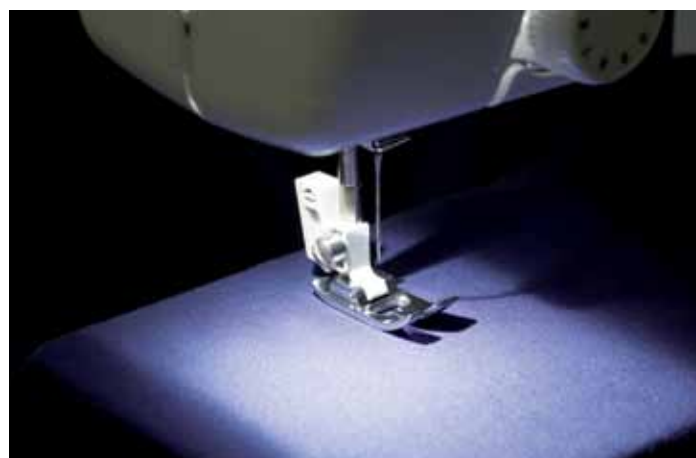

-  LED Lighting
-  Top Load Bobbin
-  4-Step Buttonhole
-  14 Built-in stitches

AS1430S

Built-in stitch selections

AS1430S 14 Stitches

Features at a glance	AS1430S
Built-in stitches	14
Automatic needle threader	X
Top load bobbin	✓
LED light	✓
Auto set stitch length	✓
Auto set stitch width	✓
Button hole	4 step
Drop feed	X
Free arm	✓
Maximum stitch width	5mm
Maximum stitch length	4mm
Instructional DVD	✓

LED lighting for easy viewing

Whats in the box:

Buttonhole foot "A"

Zipper foot "I"

Zigzag foot "J" (on machine)

Bobbin (x4) (One is on machine)

Needle set (3 pcs set)

Screwdriver