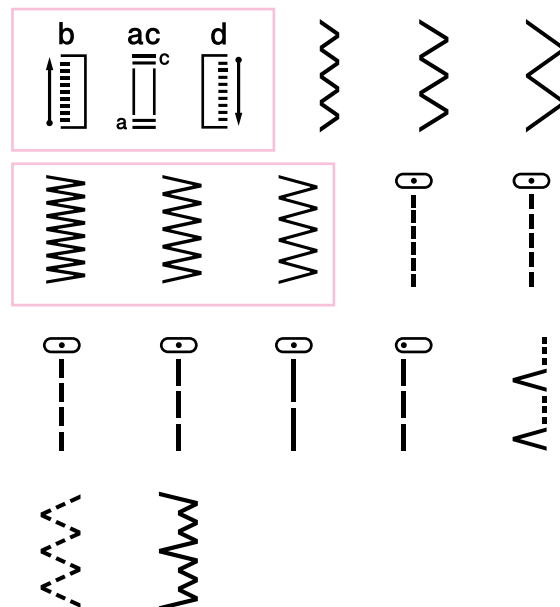

-  LED Lighting
-  Top Load Bobbin
-  4-Step Buttonhole
-  14 Built-in stitches

AS1430S

Built-in stitch selections

AS1430S 14 Stitches

Features at a glance	AS1430S
Built-in stitches	14
Automatic needle threader	X
Top load bobbin	✓
LED light	✓
Auto set stitch length	✓
Auto set stitch width	✓
Button hole	4 step
Drop feed	X
Free arm	✓
Maximum stitch width	5mm
Maximum stitch length	4mm
Instructional DVD	✓

LED lighting for easy viewing

Whats in the box:

Buttonhole foot "A"

Zipper foot "I"

Zigzag foot "J" (on machine)

Bobbin (x4) (One is on machine)

Needle set (3 pcs set)

Screwdriver